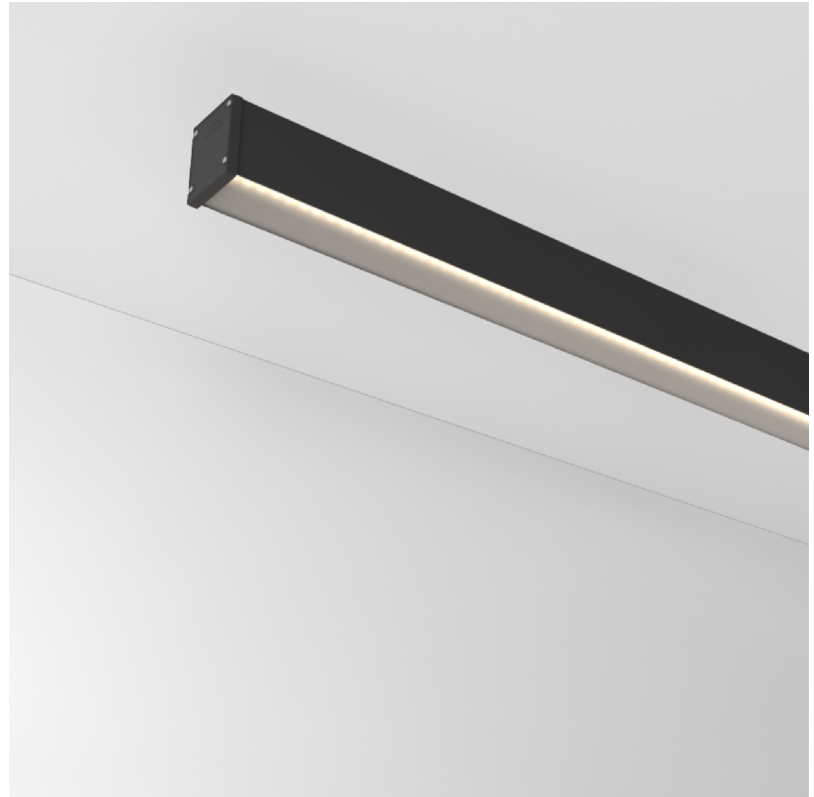

GENERAL

Series: Slider Straight IP54
Partner: Prolicht
Division: Architectural
Installation: Surface
Product Type: Linear Profiles
Mounting Location: Ceiling
Light Distribution: Direct

PHYSICAL

Shape: Rectangle
Length (mm): 1210
Length (in): 47 ⁵/₈
Width (mm): 65
Width (in): 2 ⁹/₁₆
Height (mm): 80
Height (in): 3 ¹/₈
Weight (kg): 1.660

Diffuser: [Diffuser - Opal](#), [Micro-prism](#), [Clear Micro-prism](#), [Glare Control](#), [Wallwasher Right](#), [Wallwasher Left](#), [Wallwash Double Asymetric](#)

Fixture Finish: [SSR / BKV / CWI / CRY / HAB / UFT / ITA / RUA / FTG / MYG / LOD / PUS / FRO / FUP / KIA / POP / BLS / SPG / MEY / GOH / CHC / COM / ABZ / JAG / OBR / MOS / ROR](#)

Fixture Material: Aluminum Die Cast

ELECTRICAL

Lamp Type: LED (Zhaga Standard)
Input Wattage (W): 26
Total Output Wattage (W): 23.7
Dimming: Non-Dimmable
Driver Included: No
Driver Location: Remote
Driver Type: Constant Current - Universal
Driver Class: Class 2
Input Voltage (V): 120
Constant Current (MA): 300mA
Upon Request: DALI Dimming, MATTER Dimming

LED

Color Temperature (°K): 2700 / 3000 / 3500 / 4000
Max. Delivered Lumen (lm): 2657 - 3694
Nominal Lumen (lm): 4100 - 4280
CRI: >90 CRI
Lamp Life (hrs): 50000

OPTICAL

RATINGS AND CERTIFICATIONS

Certified By: Certified for North American Standards
IP rating: IP54