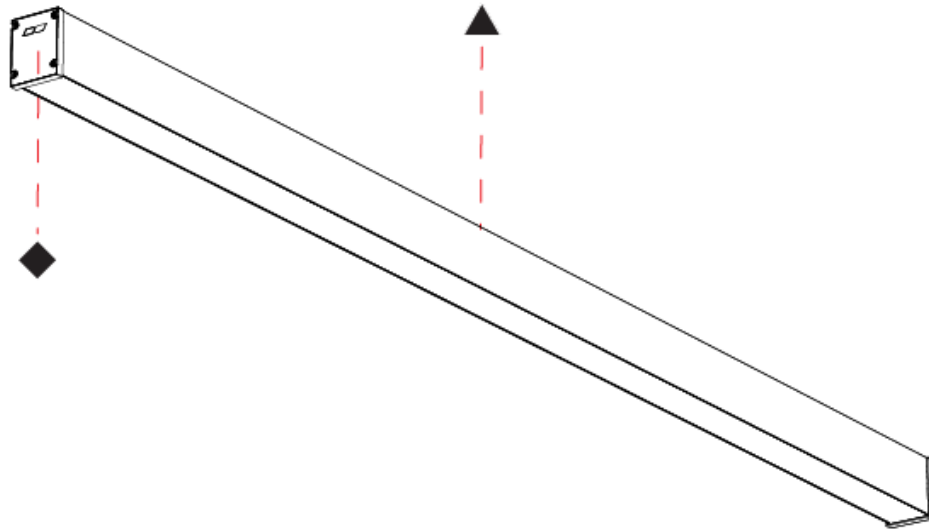

SLIDER STRAIGHT IP54 SURFACE

A3D385-

PROJECT

TYPE

SPECIFIER

QUANTITY

DATE

A