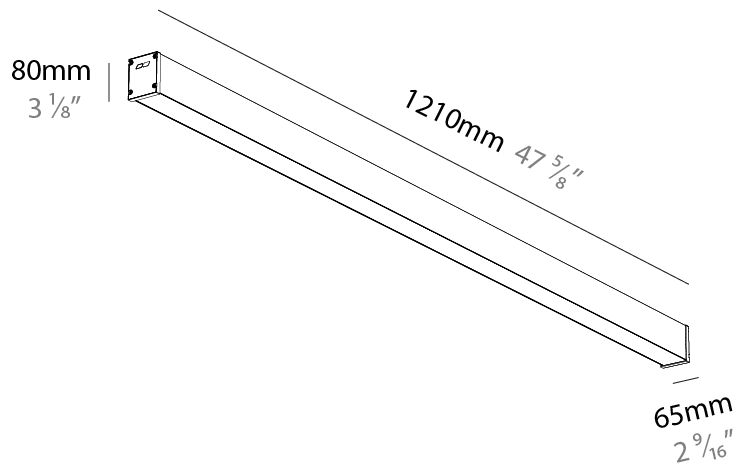

GENERAL

Series: Slider Straight IP54
Partner: Prolicht
Division: Architectural
Installation: Surface
Product Type: Linear Profiles
Mounting Location: Ceiling
Light Distribution: Direct

PHYSICAL

Shape: Rectangle
Length (mm): 1210
Length (in): 47 ⁵/₈
Width (mm): 65
Width (in): 2 ⁹/₁₆
Height (mm): 80
Height (in): 3 ¹/₈
Weight (kg): 1.660

Diffuser: [Diffuser - Opal](#), [Micro-prism](#), [Clear Micro-prism](#), [Glare Control](#), [Wallwasher Right](#), [Wallwasher Left](#), [Wallwash Double Asymetric](#)

Fixture Finish: [SSR / BKV / CWI / CRY / HAB / UFT / ITA / RUA / FTG / MYG / LOD / PUS / FRO / FUP / KIA / POP / BLS / SPG / MEY / GOH / CHC / COM / ABZ / JAG / OBR / MOS / ROR](#)

Fixture Material: Aluminum Die Cast

ELECTRICAL

Lamp Type: LED (Zhaga Standard)
Input Wattage (W): 26
Total Output Wattage (W): 23.7
Dimming: Non-Dimmable
Driver Included: No
Driver Location: Remote
Driver Type: Constant Current - Universal
Driver Class: Class 2
Input Voltage (V): 120
Constant Current (MA): 300mA
Upon Request: DALI Dimming, MATTER Dimming

LED

Color Temperature (°K): 2700 / 3000 / 3500 / 4000
Max. Delivered Lumen (lm): 2657 - 3694
Nominal Lumen (lm): 4100 - 4280
CRI: >90 CRI
Lamp Life (hrs): 50000

OPTICAL

RATINGS AND CERTIFICATIONS

Certified By: Certified for North American Standards
IP rating: IP54